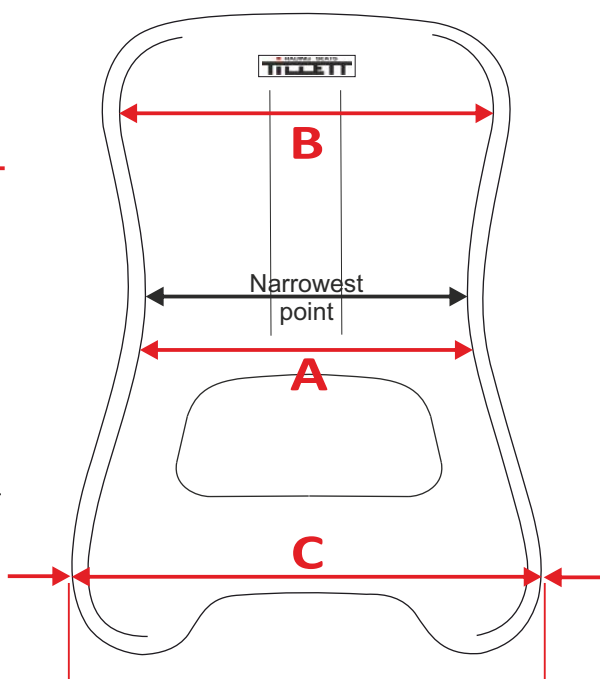

Please note:-  
Dimension **A** is always taken from the place where the hard part of the hip bone contacts the seat and **not the narrowest point**. The narrow point does not reflect a dimension which is critical to fitting. The narrow point will vary from between 8 mm to 12 mm smaller than the critical dimension **A**.