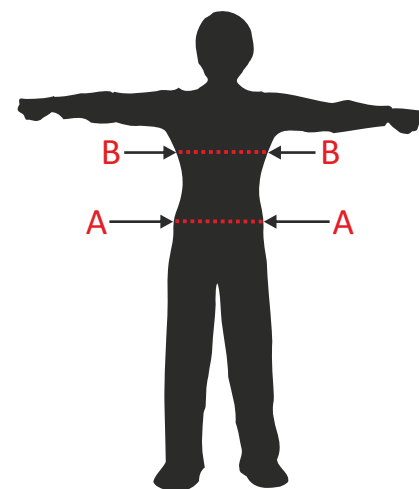

Please note:-  
Dimension **A** is always taken from the place where the hard part of the hip bone contacts the seat and **not the narrowest point**. The narrow point does not reflect a dimension which is critical to fitting. The narrow point will vary from between 8 mm to 12 mm smaller than the critical dimension **A**.